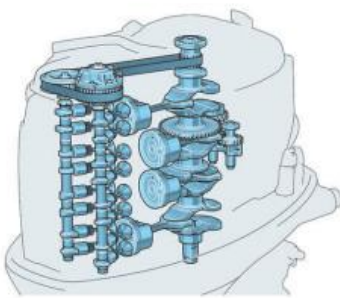

Disclaimer

Our company offers the details of this vessel in good faith but cannot guarantee or warrant the accuracy of this information nor warrant the condition of the vessel. A buyer should instruct his agents and/or surveyors to investigate such details buyer desires validated. This vessel is offered subject to prior sale, price change or withdrawal without notice.