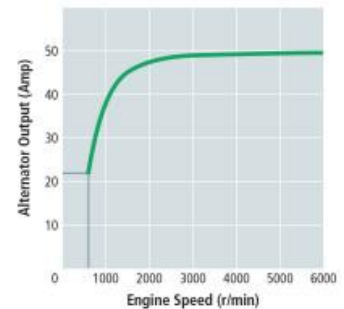

Disclaimer

Our company offers the details of this vessel in good faith but cannot guarantee or warrant the accuracy of this information nor warrant the condition of the vessel. A buyer should instruct his agents and/or surveyors to investigate such details buyer desires validated. This vessel is offered subject to prior sale, price change or withdrawal without notice.